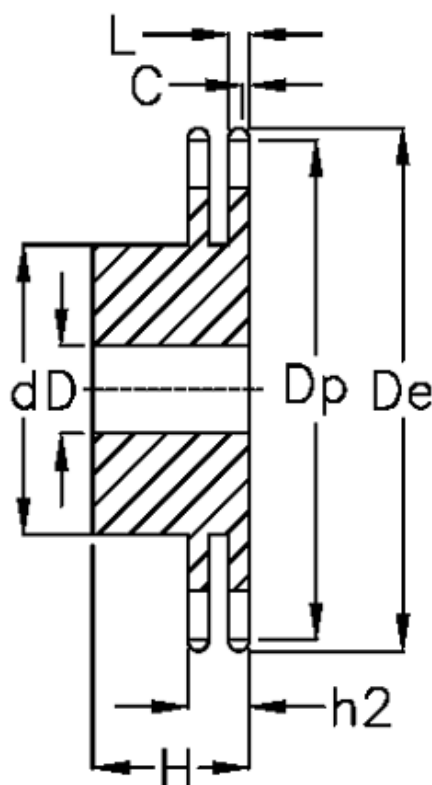

Article number: 616012010015

Description: Sprocket 24 B-2 Z=15 duplex
predrilled

Measures

C	= 4
d	= 140
D	= $25 \pm 0,5$
De	= 198.2
Dp	= 183.26
For chain size	= 1 1/2" x 1"
For chain type	= 24 B-2
H	= 100

h2	= 72
L	= 23.6
Number of teeth	= 15